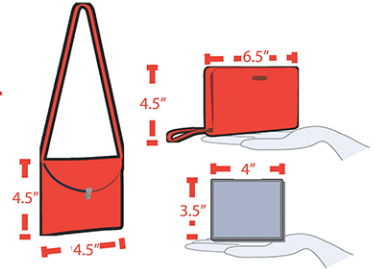

FIRSTENERGY STADIUM CLEAR BAG POLICY

APPROVED BAGS

- Bags that are clear plastic, vinyl or PVC and do not exceed 12" W x 12" H x 6"D.
- One-gallon clear plastic freezer bag (Ziploc bag or similar).
- Small clutch bag approximately the size of a hand, with or without a handle or strap. This can be carried separately or within a plastic bag.

APPROVED BAG EXAMPLES

CLEAR TOTE

Clear Plastic Vinyl or PVC
Does not exceed 12" x 6" x 12"

PLASTIC STORAGE BAG

1 Gallon
Re-Usable, Clear

SMALL CLUTCH BAG

Approximately the size of a hand, with or without a strap.
No larger than 4.5" x 6.5"

PROHIBITED BAG EXAMPLES

BACKPACK

BINOCULARS CASE

CAMERA CASE

FANNY PACK

LARGE PRINTED BAGS

MESH BAG

PURSE