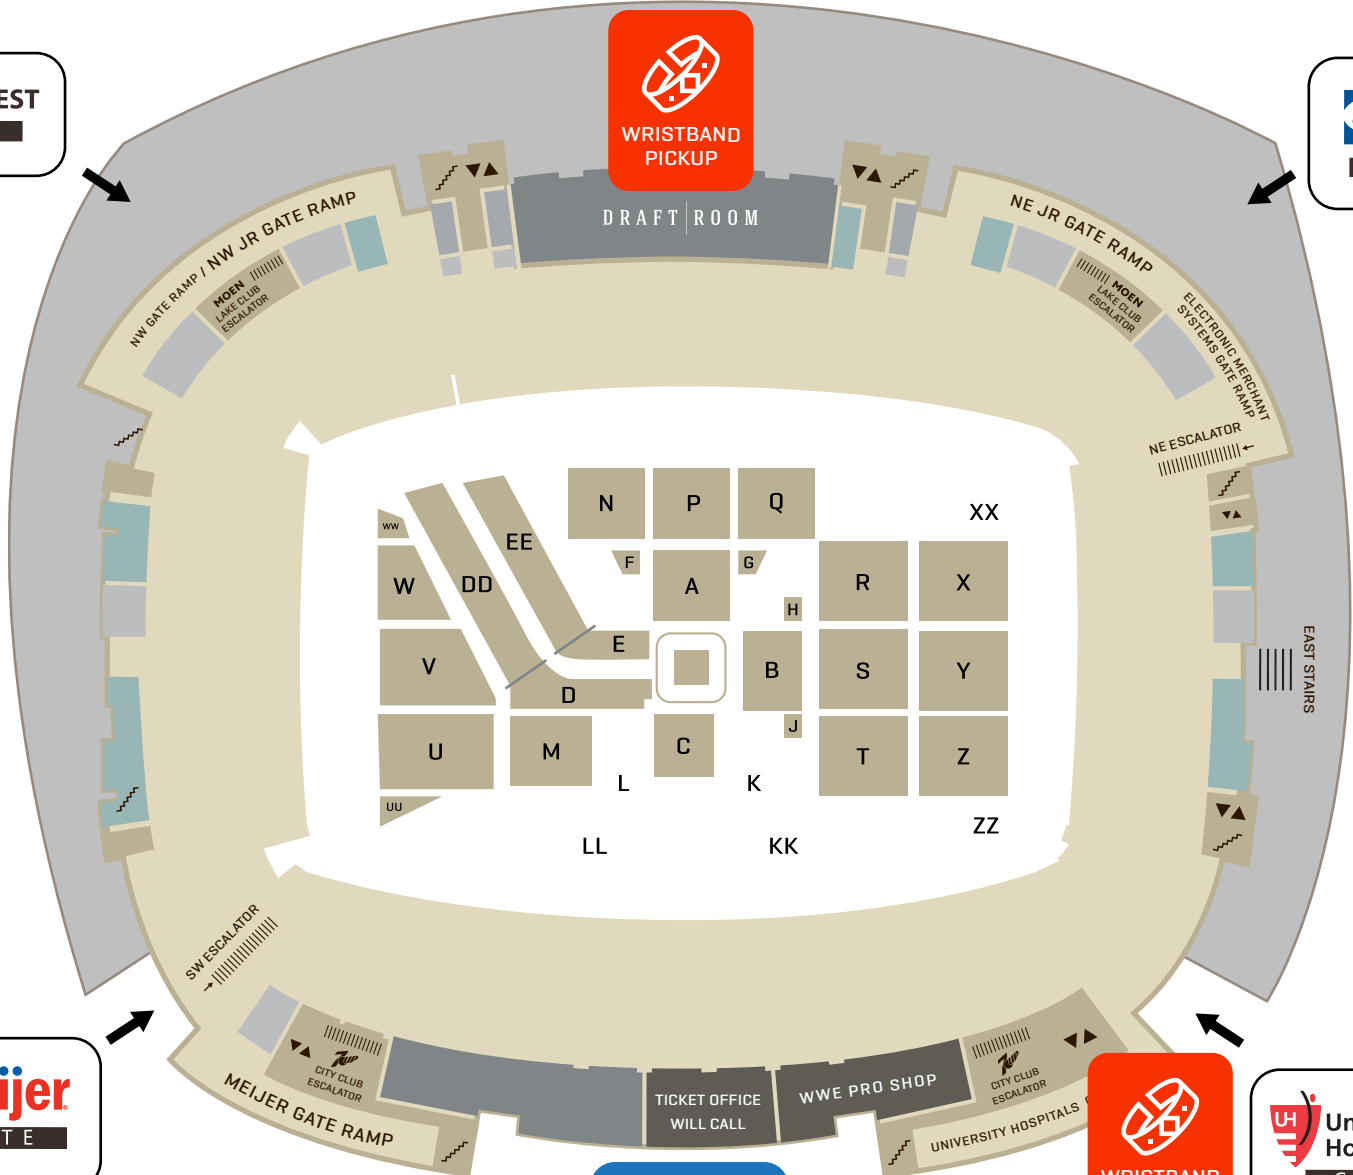

WWE SUMMERSLAM
SAT, AUG 3, 2024

ENTRY POINTS

- Suites Entry
- Floor Seat Wristband Pickup

NORTHWEST GATE

electronic merchant systems
GATE

WRISTBAND PICKUP

meijer
GATE

SUITE ENTRY /
MEDICAL EXCEPTIONS

WRISTBAND PICKUP

University Hospitals
GATE

SUITE ENTRY

ALFRED LERNER WAY
PRE-EVENT ENTERTAINMENT LOCATION